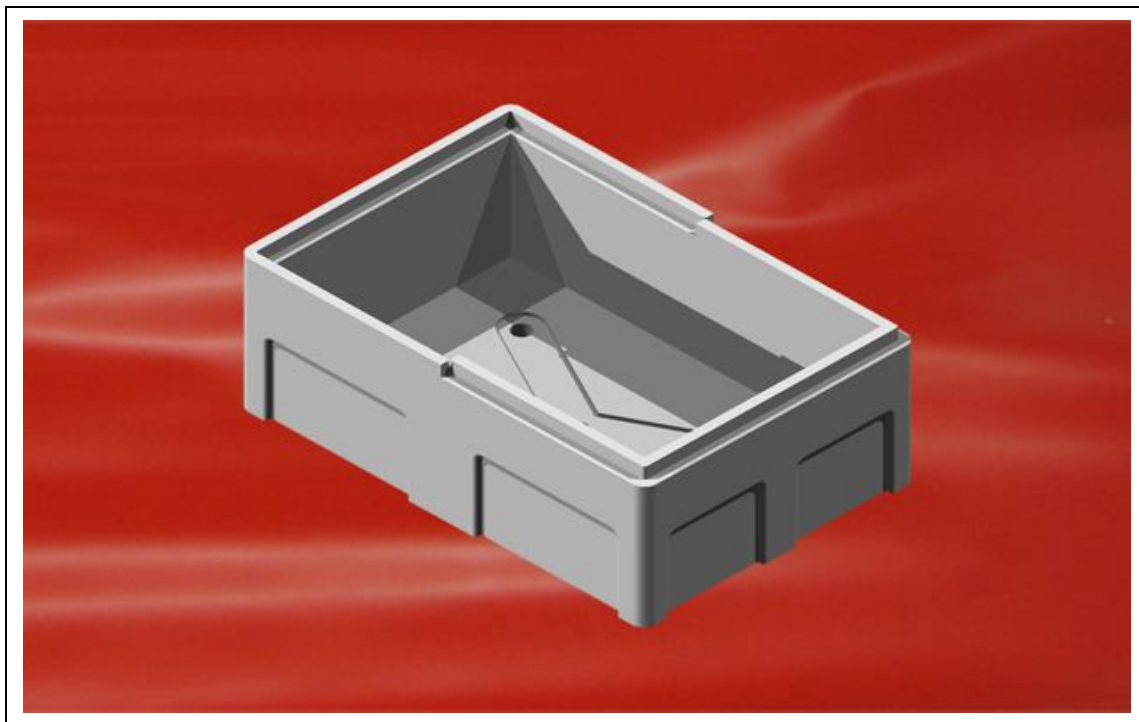

BOX E125

ITEM DESCRIPTION

Eps box for building material

MATERIAL

Sintered expanded polystyrene EPS white

EXTERNAL DIMENSIONS:

350 x 235 H120 mm

ACCESSORIES:

Lid **S.2189**