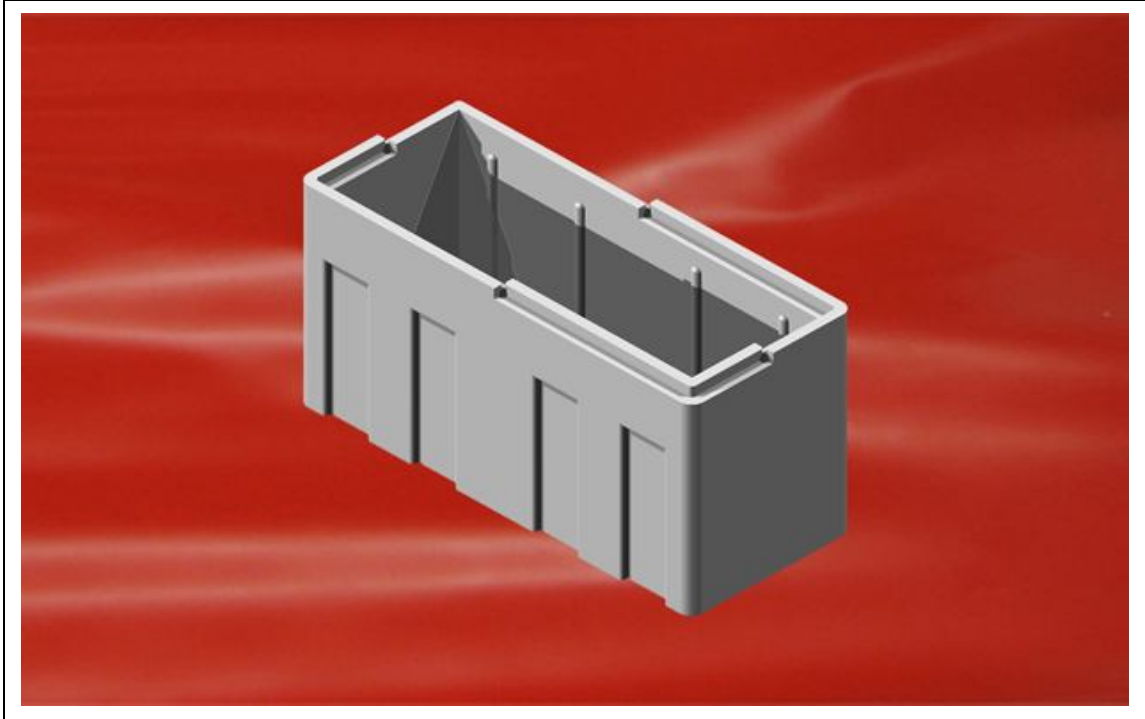

BOX E120

ITEM DESCRIPTION

Eps box for building material

MATERIAL

Sintered expanded polystyrene EPS white

EXTERNAL DIMENSIONS:

340 x 140 H175 mm

VARIATIONS

With holes / without holes