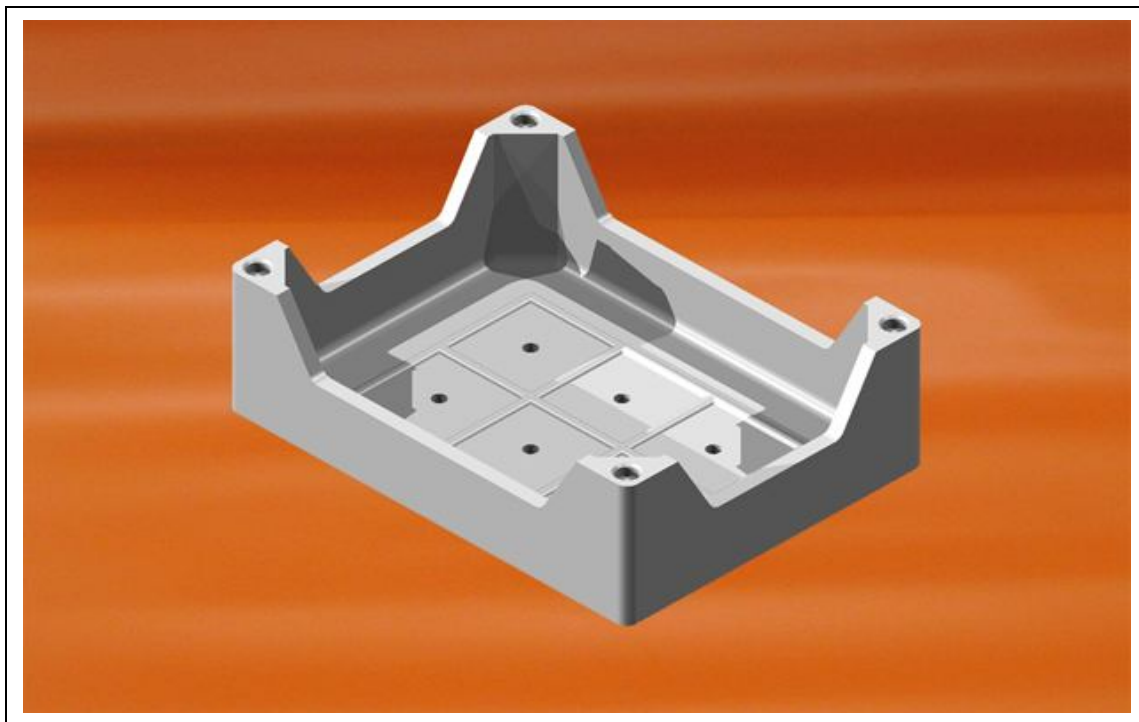

BOX B120

ITEM DESCRIPTION

Eps box for fruit and vegetables products

MATERIAL

Sintered expanded polystyrene EPS white

EXTERNAL DIMENSIONS:

395 x 295 H125 mm

RAW MATERIALS USED ARE SUITABLE TO COME IN CONTACT WITH FOOD