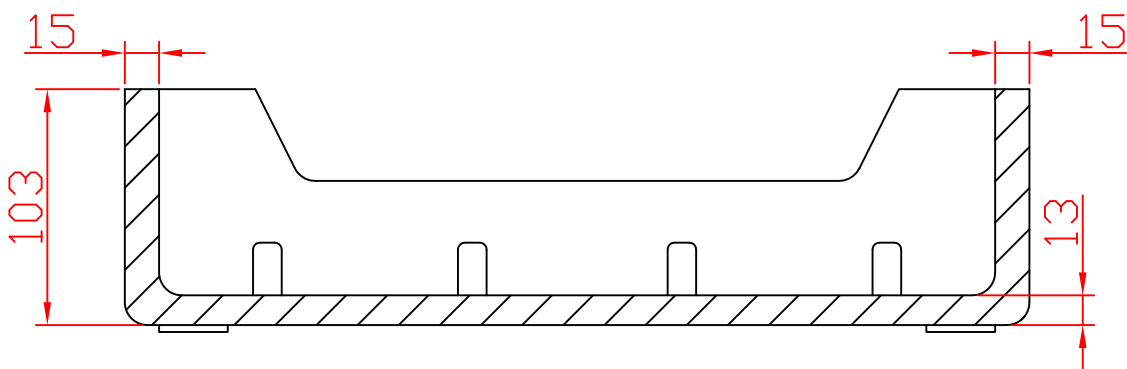

### **EXTERNAL DIMENSIONS:**

395 x 295 mm

### **AVAILABLE HEIGHTS:**

103 mm

142 mm

**RAW MATERIALS USED ARE SUITABLE TO COME IN CONTACT WITH FOOD**

**H103**

**H142**