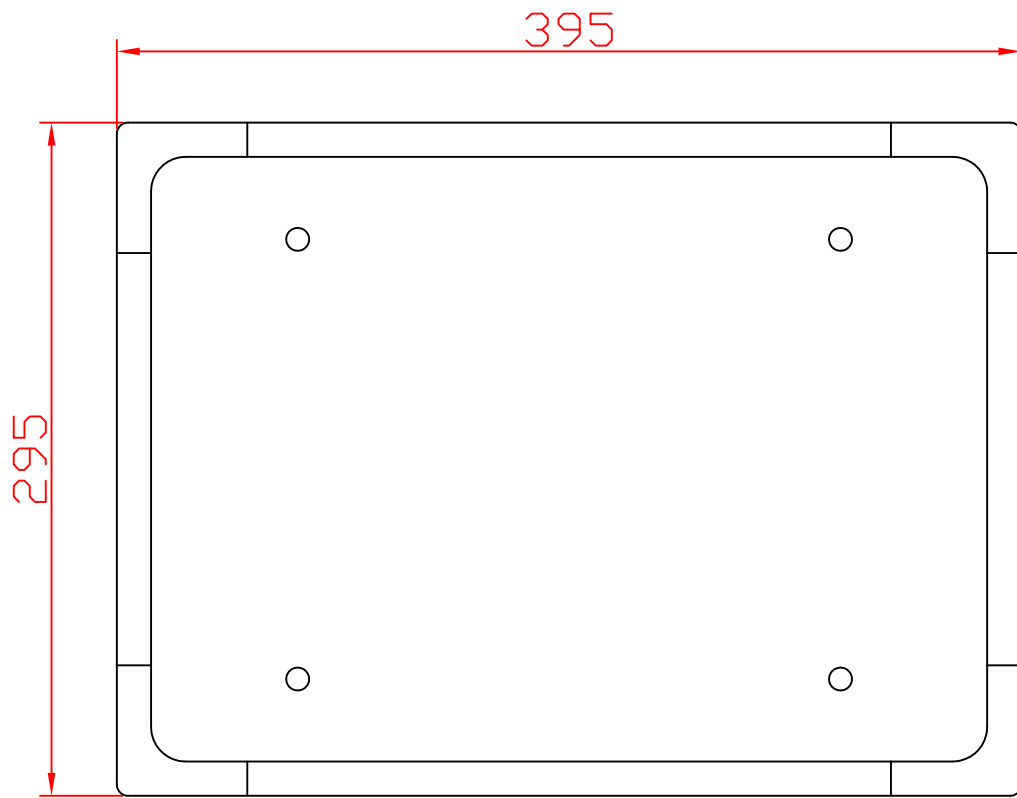

### **EXTERNAL DIMENSIONS:**

395 x 295 mm

### **AVAILABLE HEIGHTS:**

103 mm

142 mm

**RAW MATERIALS USED ARE SUITABLE TO COME IN CONTACT WITH FOOD**

**H103**

**H142**